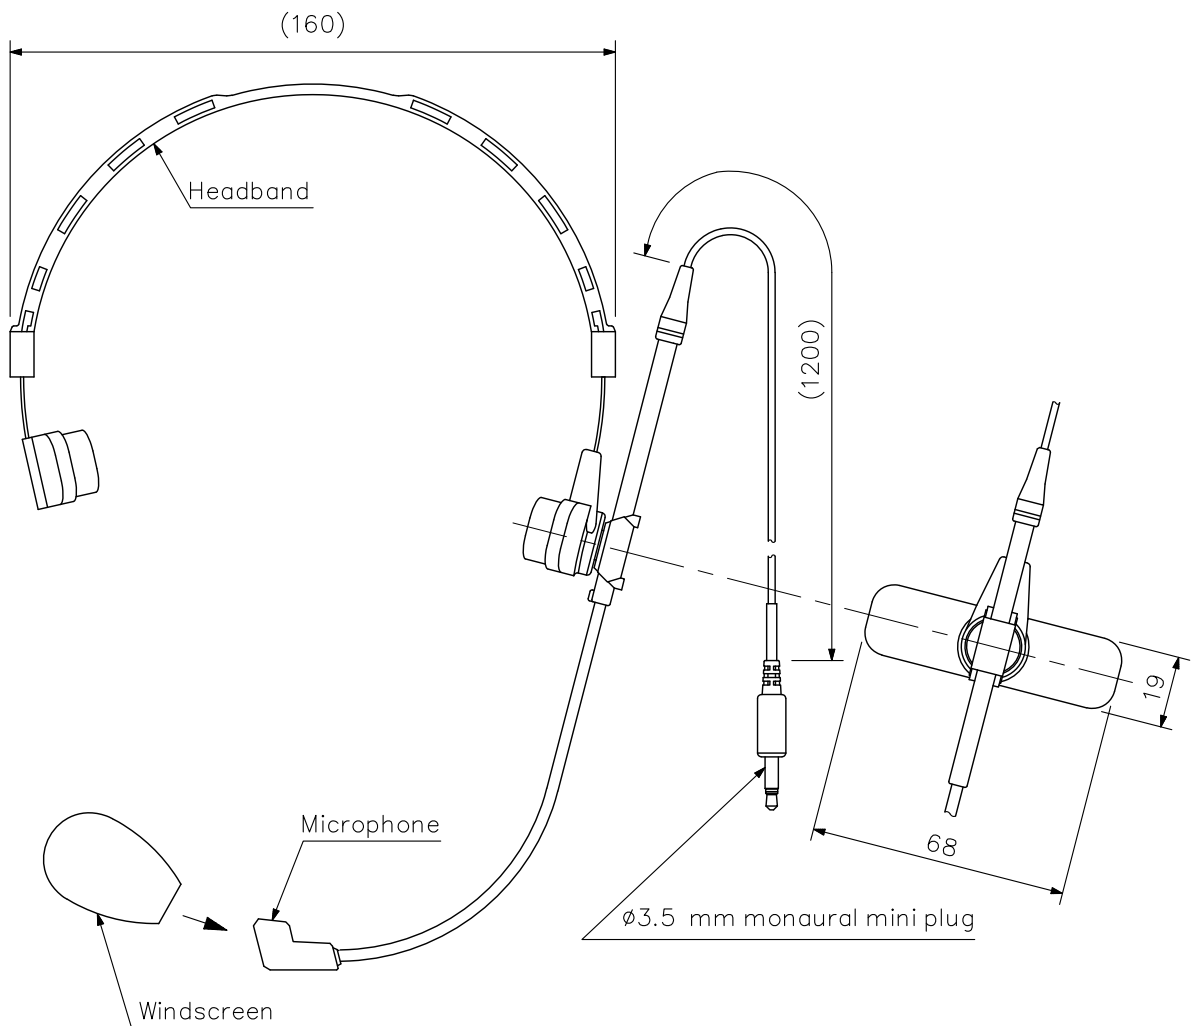

DESCRIPTION

The YP-M301 is a Headset Microphone designed to be exclusively used with an optional WM-2100 Portable Transmitter.

SPECIFICATIONS

Type	Electret condenser type
Directivity	Unidirectional
Sensitivity	-44 dB (0 dB = 1 V/Pa, 1 kHz)
Maximum Input Level	115 dB SPL
Cord Length	1.2 m
Terminal	Ø3.5 mm monaural mini plug
Finish	Headband: ABS resin, black
Weight	45 g (cable included)
Accessory	Storage case *1, Windscreen *2

Note: The headset microphone is not recommended for use in aerobics or other vigorous performance applications.

APPEARANCE

UNIT:mm SCALE:1/2

Note: Numerical values in parentheses are for reference only.